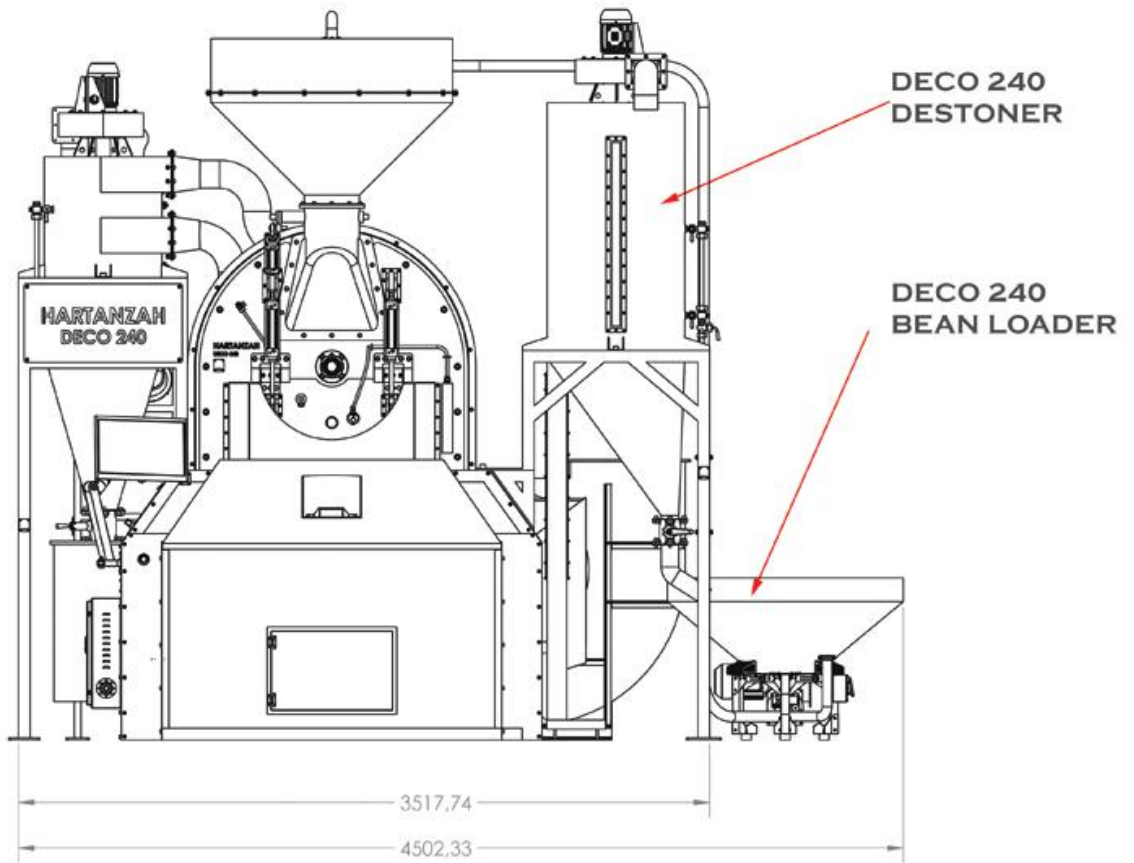

BUILT-IN I.O.T SYSTEM MAKES EASY TO MONITORING AND OPERATING FROM ANYWHERE. FULL AUTOMATIC ROASTER WITH 22 INCH TOUCH SCREEN

**DECO 240
FRONT VIEW**

DECO 240

HARTANZAH DECO 240 DIMENSION

EVERY DECO 240 INTEGRATED WITH BEAN LOADER, DESTONER AND INCLUDE WITH AFTER BURNER.

DESCRIPTION	DECO 240
MIN BATCH CAPACITY (Kg)	90 Kg
MAX BATCH CAPACITY (Kg)	240 Kg
ROASTING TIME (MINUTES)	APPROX 10 TO 20 MINUTES (DEPEND ON ROASTING PROFILE)
TOTAL UNIT SET DIMENSION (W-H-L) CM	450 x 350 x 455
TOTAL WEIGHT (COMPLETE SYSTEM)	APPROX 8550 KG
CONTROL	DRUM SPEED, AIR VOLUME , BURNER
ROASTED BEAN COOLING TIME	< 5 MINUTES
BURNER TYPE	PROPORTIONAL PREMIXED BURNER
BURNER CAPACITY	900 KW
REQUIRED GAS PRESSURE	30-50 MBAR (WORKING PRESSURE 23 MBAR)
GAS INLET SIZE	0,5 INCH
ELECTRICAL REQUIREMENT (WATT)	16 KW
SUPPLY VOLTAGE OPTIONS	110-120v 60Hz OR 220-240V 60Hz
OPERATION OPTIONS	FULL AUTOMATIC
AUTOMATION DEVICE	3 (FRONT DOOR, CHARGE VALVE AND CYCLONE)
CYCLONE OUTER DIAMETER (INCHES)	3 INCH
COOLING BIN OUTER DIAMETER (INCHES)	3 INCH
BEAN LOADER	YES - INTEGRATED
DESTONER	YES - INTEGRATED
IOT SYSTEM	YES
TOUCH SCREEN MONITOR SIZE	22 INCH
AFTER BURNER	YES - INTEGRATED
SOFT START STOP	YES
SAFE UNIT SHUT DOWN	YES
GAS LEAK ALARM	YES
FLAME FAILURE ALARM	YES
GAS LOW PRESSURE INDICATOR	YES
DRUM MATERIAL	PERFORATED STAINLESS
WATER SUPPRESSION SYSTEM	YES
PRICE USD	416000
<i>* PRICE INCLUDED WITH VAT FOR INDONESIAN</i>	