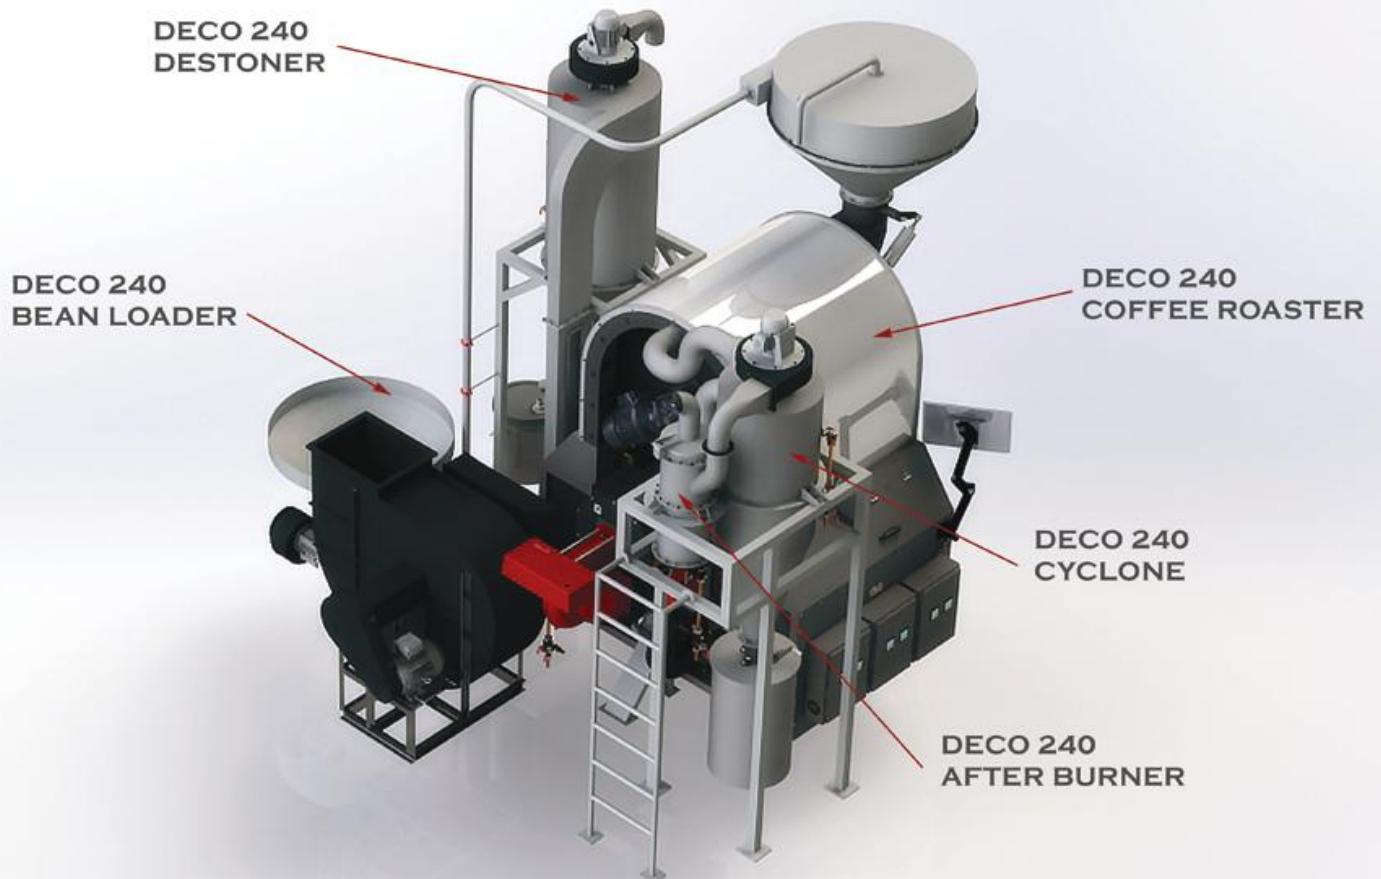

HARTANZAH Roasters

DECO SERIES - COMPACT INDUSTRIAL COFFEE ROASTER

DECO 240

HARTANZAH
WWW.HARTANZAH.COM

DECO 240

HARTANZAH DECO 240 COMPACT INDUSTRIAL COFFEE ROASTER

COMPACT INDUSTRIAL COFFEE ROASTER WITH STATE OF THE ART TECHNOLOGY. ABLE TO ROAST TONS OF COFFEE PER DAY WITH EVEN CONSISTENCY IN EVERY BATCH.

BUILT-IN I.O.T SYSTEM MAKES EASY TO MONITORING AND OPERATING FROM ANYWHERE. FULL AUTOMATIC ROASTER WITH 22 INCH TOUCH SCREEN

**DECO 240
FRONT VIEW**

DECO 240

HARTANZAH DECO 240 DIMENSION

EVERY DECO 240 INTEGRATED WITH BEAN LOADER, DESTONER AND INCLUDE WITH AFTER BURNER.

WITH HARTANZAH ROASTING MANAGEMENT SOFTWARE, BURNER, AIR VOLUME AND AIR TEMPERATURE ARE ACCURATELY CONTROLLED BY THE PLC CONTROLLER AND ALSO IOT SYSTEM.

**DECO 240
SIDE VIEW**

DECO 240 TECHNICAL SPECIFICATION

DESCRIPTION	DECO 240
MIN BATCH CAPACITY (Kg)	90 Kg
MAX BATCH CAPACITY (Kg)	240 Kg
ROASTING TIME (MINUTES)	APPROX 10 TO 20 MINUTES (DEPEND ON ROASTING PROFILE)
TOTAL UNIT SET DIMENSION (W-H-L) CM	450 x 350 x 455
TOTAL WEIGHT (COMPLETE SYSTEM)	APPROX 8550 KG
CONTROL	DRUM SPEED, AIR VOLUME , BURNER
ROASTED BEAN COOLING TIME	< 5 MINUTES
BURNER TYPE	PROPORTIONAL PREMIXED BURNER
BURNER CAPACITY	900 KW
REQUIRED GAS PRESSURE	30-50 MBAR (WORKING PRESSURE 23 MBAR)
GAS INLET SIZE	0,5 INCH
ELECTRICAL REQUIREMENT (WATT)	16 KW
SUPPLY VOLTAGE OPTIONS	110-120v 60Hz OR 220-240V 60Hz
OPERATION OPTIONS	FULL AUTOMATIC
AUTOMATION DEVICE	3 (FRONT DOOR, CHARGE VALVE AND CYCLONE)
CYCLONE OUTER DIAMETER (INCHES)	3 INCH
COOLING BIN OUTER DIAMETER (INCHES)	3 INCH
BEAN LOADER	YES - INTEGRATED
DESTONER	YES - INTEGRATED
IOT SYSTEM	YES
TOUCH SCREEN MONITOR SIZE	22 INCH
AFTER BURNER	YES - INTEGRATED
SOFT START STOP	YES
SAFE UNIT SHUT DOWN	YES
GAS LEAK ALARM	YES
FLAME FAILURE ALARM	YES
GAS LOW PRESSURE INDICATOR	YES
DRUM MATERIAL	PERFORATED STAINLESS
WATER SUPPRESSION SYSTEM	YES
PRICE USD	416000
<i>* PRICE INCLUDED WITH VAT FOR INDONESIAN</i>	