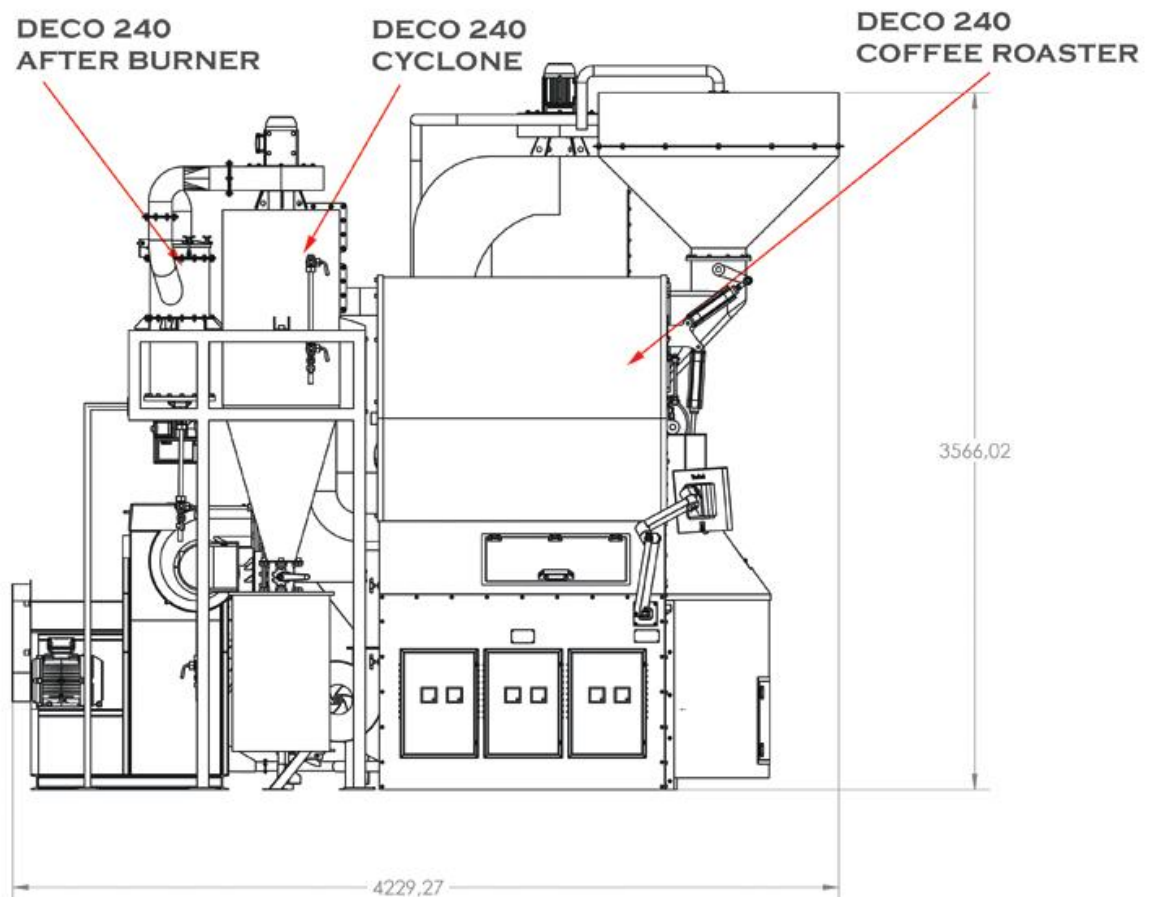

BUILT-IN I.O.T SYSTEM MAKES EASY TO MONITORING AND OPERATING FROM ANYWHERE. FULL AUTOMATIC ROASTER WITH 22 INCH TOUCH SCREEN

**DECO 240
FRONT VIEW**

DECO 240

HARTANZAH DECO 240 DIMENSION

EVERY DECO 240 INTEGRATED WITH BEAN LOADER, DESTONER AND INCLUDE WITH AFTER BURNER.

WITH HARTANZAH ROASTING MANAGEMENT SOFTWARE, BURNER, AIR VOLUME AND AIR TEMPERATURE ARE ACCURATELY CONTROLLED BY THE PLC CONTROLLER AND ALSO IOT SYSTEM.

**DECO 240
SIDE VIEW**

DECO 240 TECHNICAL SPECIFICATION

DESCRIPTION	DECO 240
MIN BATCH CAPACITY (Kg)	90 Kg
MAX BATCH CAPACITY (Kg)	240 Kg
ROASTING TIME (MINUTES)	APPROX 10 TO 20 MINUTES (DEPEND ON ROASTING PROFILE)
TOTAL UNIT SET DIMENSION (W-H-L) CM	450 x 350 x 455
TOTAL WEIGHT (COMPLETE SYSTEM)	APPROX 8550 KG
CONTROL	DRUM SPEED, AIR VOLUME , BURNER
ROASTED BEAN COOLING TIME	< 5 MINUTES
BURNER TYPE	PROPORTIONAL PREMIXED BURNER
BURNER CAPACITY	900 KW
REQUIRED GAS PRESSURE	30-50 MBAR (WORKING PRESSURE 23 MBAR)
GAS INLET SIZE	0,5 INCH
ELECTRICAL REQUIREMENT (WATT)	16 KW
SUPPLY VOLTAGE OPTIONS	110-120v 60Hz OR 220-240V 60Hz
OPERATION OPTIONS	FULL AUTOMATIC
AUTOMATION DEVICE	3 (FRONT DOOR, CHARGE VALVE AND CYCLONE)
CYCLONE OUTER DIAMETER (INCHES)	3 INCH
COOLING BIN OUTER DIAMETER (INCHES)	3 INCH
BEAN LOADER	YES - INTEGRATED
DESTONER	YES - INTEGRATED
IOT SYSTEM	YES
TOUCH SCREEN MONITOR SIZE	22 INCH
AFTER BURNER	YES - INTEGRATED
SOFT START STOP	YES
SAFE UNIT SHUT DOWN	YES
GAS LEAK ALARM	YES
FLAME FAILURE ALARM	YES
GAS LOW PRESSURE INDICATOR	YES
DRUM MATERIAL	PERFORATED STAINLESS
WATER SUPPRESSION SYSTEM	YES
PRICE USD	416000
<i>* PRICE INCLUDED WITH VAT FOR INDONESIAN</i>	